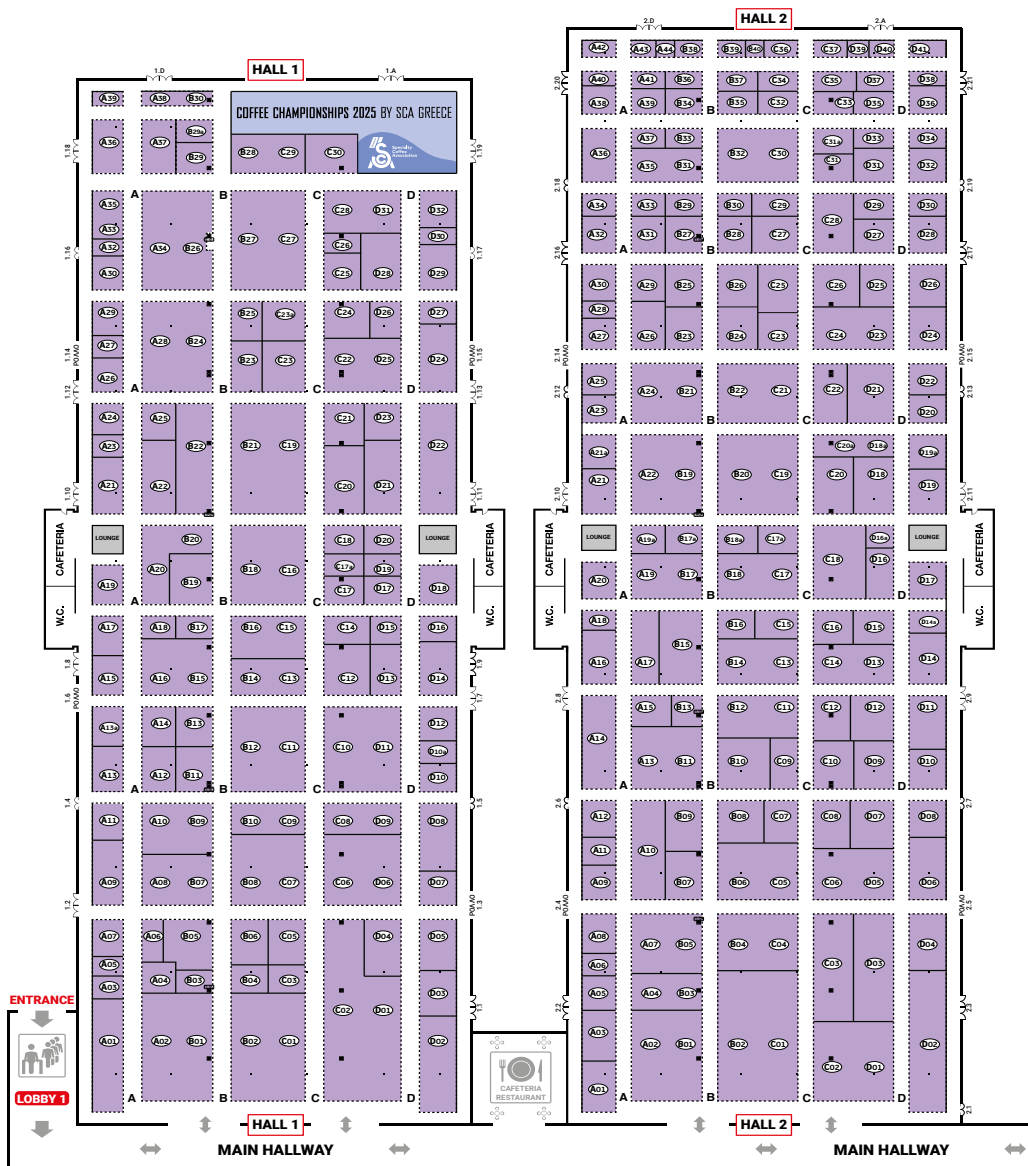

PRODUCT CATEGORIES PER HALL

1. **HALL 1**
2. Coffees • Beverages • Coffee Garnishes and Syrups • Beers • Spirits
   - Wines • Waters, Soft Drinks, Juices • Energy Drinks • Tea
   - Ice Creams • Waffles • Ice, Smoothies
   - Coffee Machines & Grinders
   - Dispensers
3. **Coffee Championships 2025 by SCA Greece**

1. **HALL 2**
2. Kitchen Equipment & Machinery
   - Furnaces - BBQ • Store Equipment – Window Displays • Table Equipment
   - Catering & Buffet Equipment
   - Pools-Spa • Living Areas
   - Wireless Ordering Systems (POS)
   - Cleaning • Consumables

1. **HALL 3**
2. Hotel Furnishings • Living Areas
   - Furnishing Fabrics • Curtains
   - Linen • Mattresses • Fitted Carpets – Carpets • Atriums & Shading Systems
   - Lighting • Amenities • Security Systems
   - Safes • Construction and Decoration
3. **HORECA Business Lab**