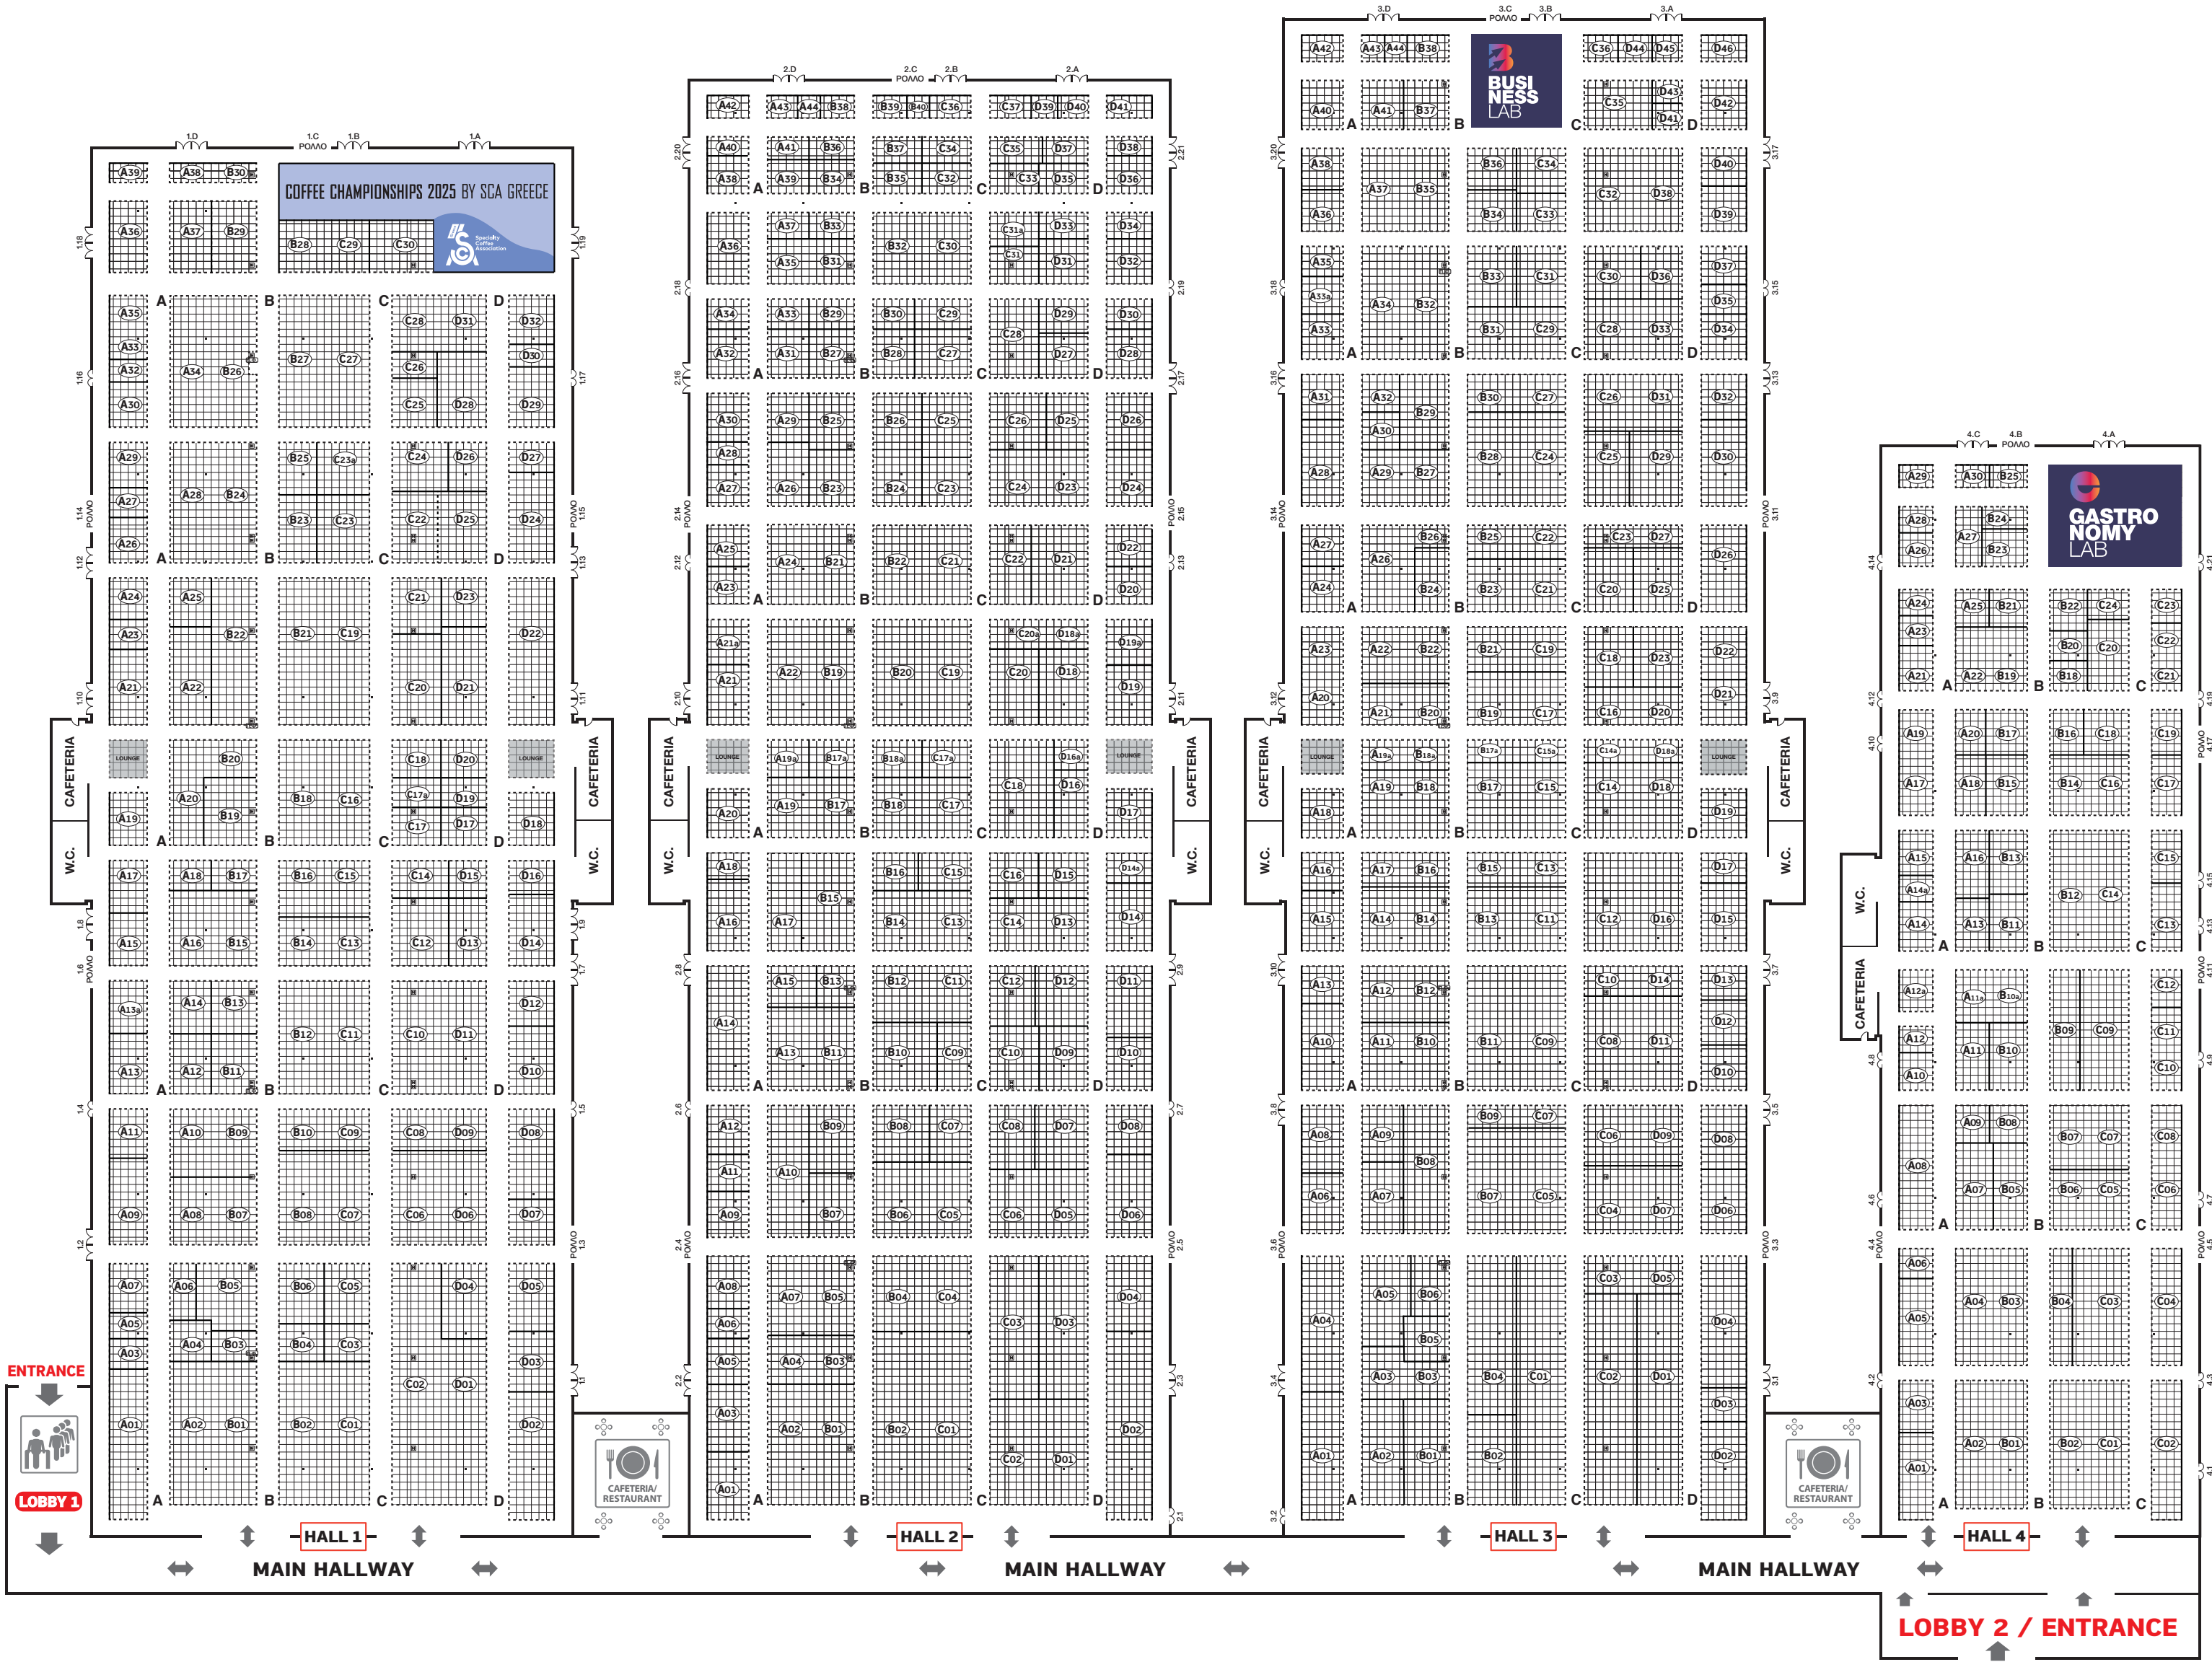

COFFEE CHAMPIONSHIPS 2025 BY SCA GREECE

BUSINESS LAB

GASTRONOMY LAB

ENTRANCE

LOBBY 1

HALL 1

HALL 2

HALL 3

HALL 4

MAIN HALLWAY

MAIN HALLWAY

MAIN HALLWAY

LOBBY 2 / ENTRANCE

CAFETERIA/
RESTAURANT

CAFETERIA/
RESTAURANT